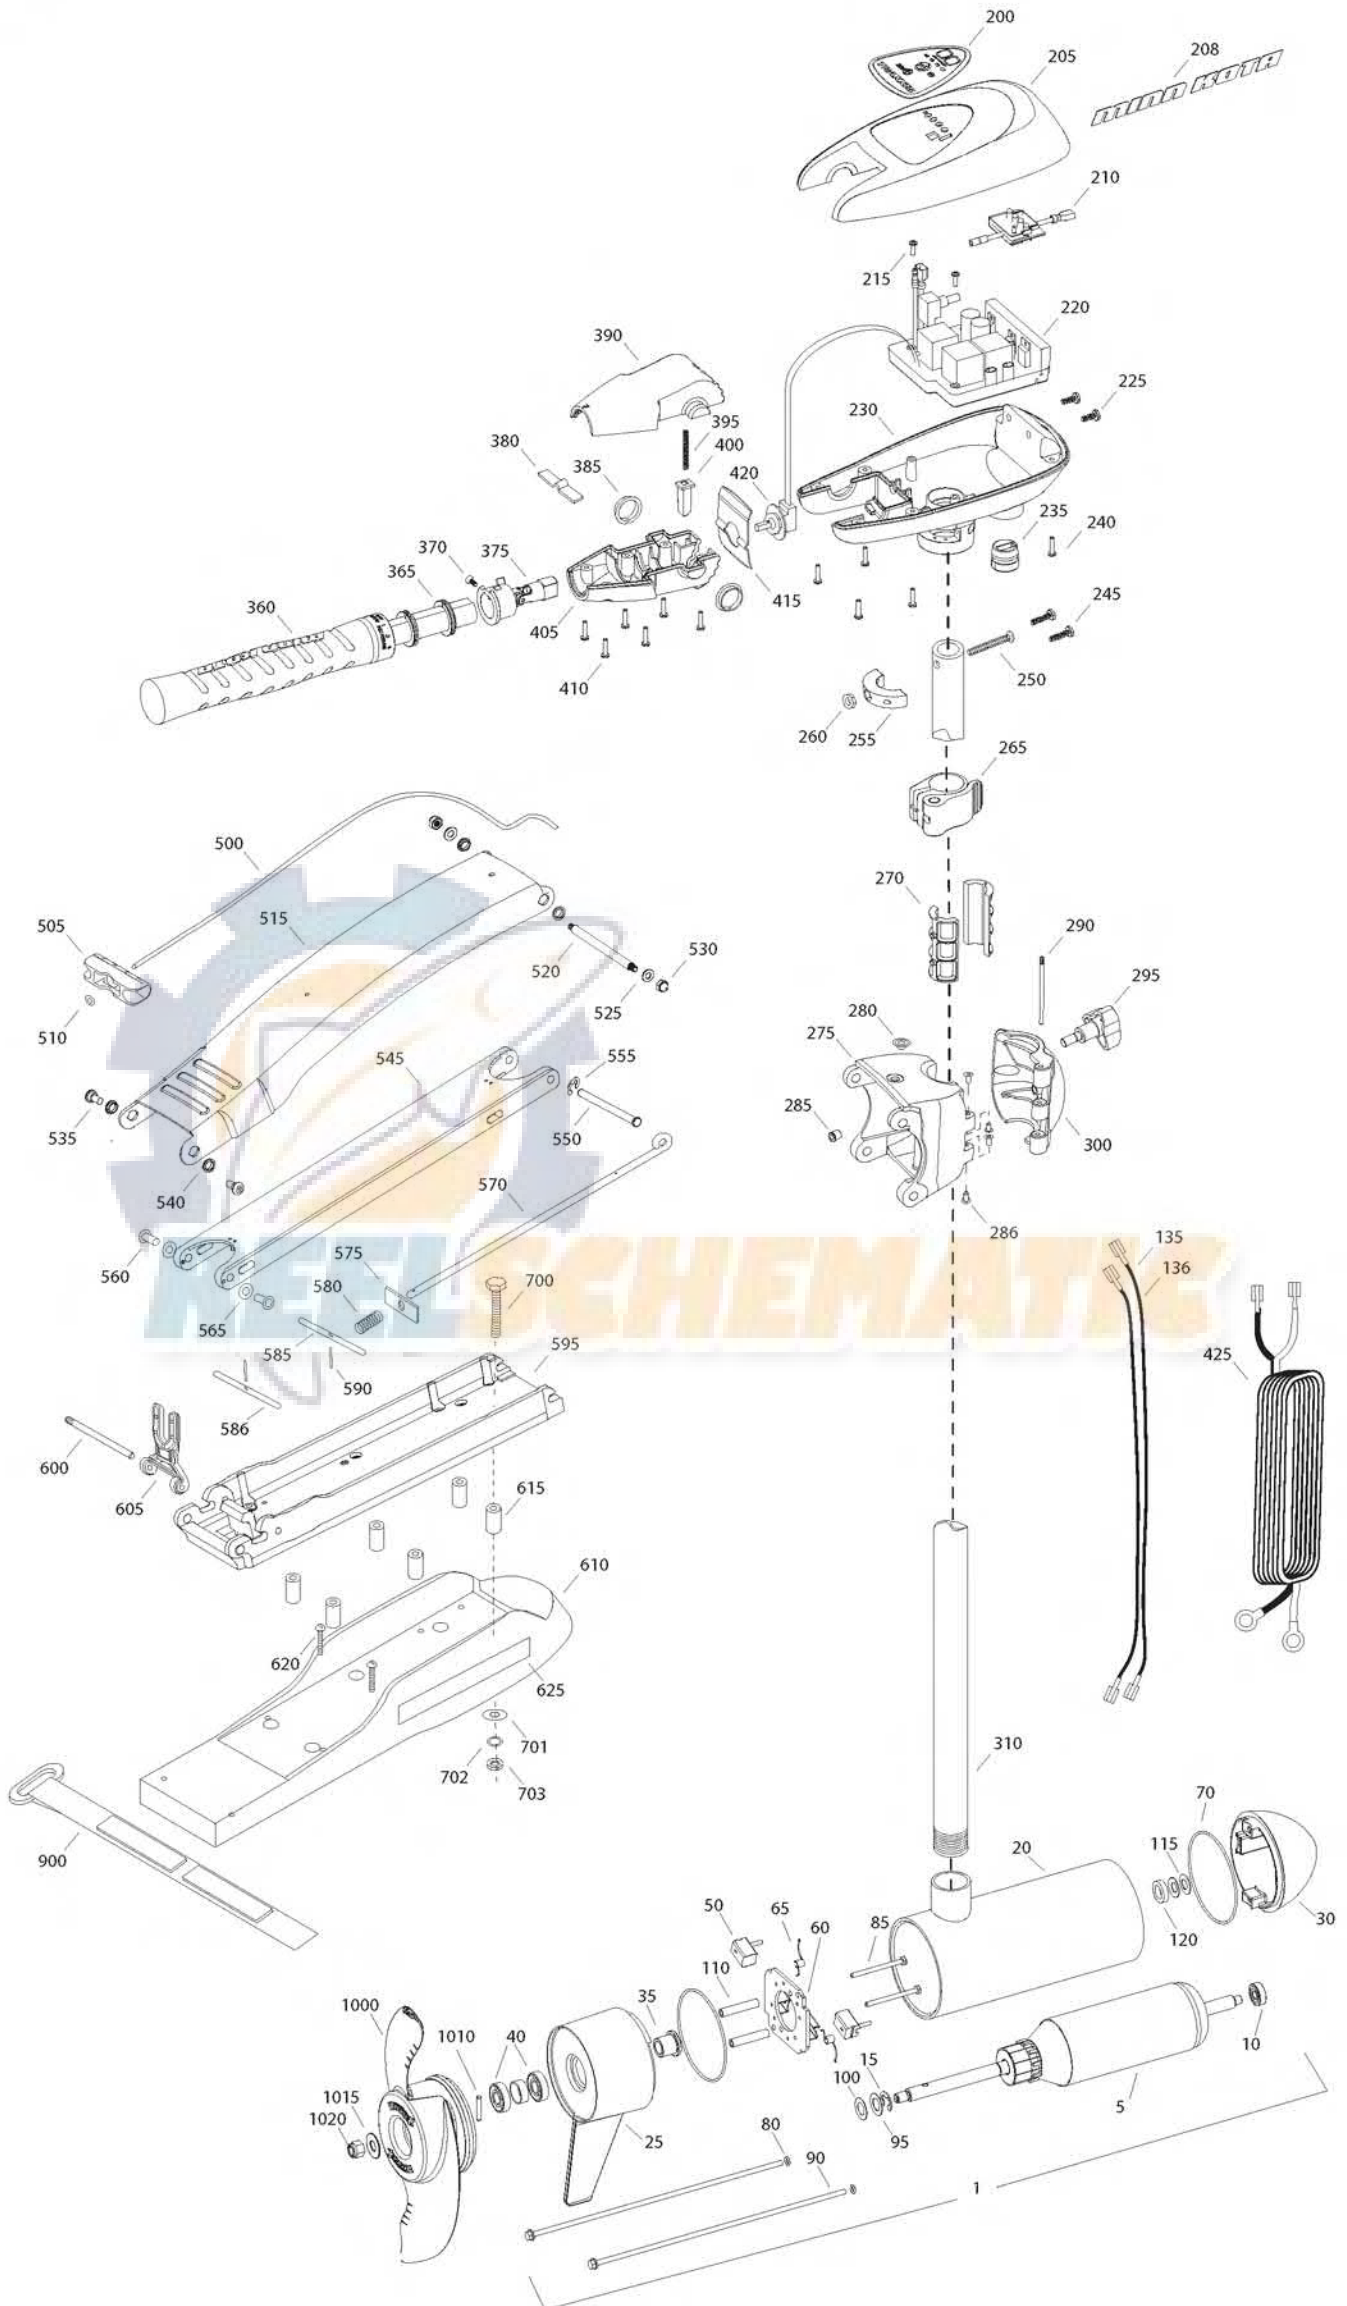

RT80/SM LATCH & DOOR
80 LBS THRUST
24 VOLT 56 AMPS
52" SHAFT

for use with "M" serial numbers
2-year warranty

Item	P/N	Description	Qty	Item	P/N	Description	Qty	Item	P/N	Description	Qty
1	2316228	24V Motor 52" SW	1	360	2990456	Grip/handle assy, VARS [360-375]	1	■	1378132	Propeller kit WW2	
5	2-100-214	Armature assembly	1	365	2060015	Bearing, handle	2	■	2994876	Propeller bag assy	
10	140-010	Bearing	1	370	2063405	Screw, #6 PFH SS	1	1000	2331160	Propeller WW2	1
15	788-040	Retaining ring	1	375	2884092	Yoke / spider assy, VARS	1	1010	2262658	Drive pin, large	1
20	2-200-397	Center housing assembly	1	380	2302742	Spring, detent, off	1	1015	2091701	Washer, prop, large	1
25	2-300-340	Brush end housing assembly	1	385	2060005	Bearing, handle pivot	2	1020	2198401	Nut, nylock, prop, Anode	1
30	421-376	Plain end housing assembly STD	1	390	2060900	Handle pivot, top	1				
35	144-017	Flange bearing	1	395	2302745	Spring, release button	1				
40	880-025	Seal	2	400	2063700	Button, release	1				
50	188-094	Brush	2	405	2060905	Handle pivot, bottom	1				
60	9-738-004	Brush plate assembly	1	410	2303412	Screw, #6 x 5/8 SS	6				
65	975-041	Brush spring	2								
70	701-043	O-ring, motor	2	415	2062715	Spring, handle pivot	1				
80	701-009	O-ring, thru-bolt	2	420	2061700	Washer, pot holder	1				
85	830-027	Screw, 10-32 x 2	2	425	2992523	Leadwire assy	1				
90	830-094	Thru-bolt	2								
95	990-051	Washer, steel	2	■	2991845	Mount, Bow Assy	1				
100	990-052	Washer, nyatron	2			[500-625]					
110	973-025	Spacer, brush plate	2	500	2251601	Rope	1				
115	992-010	Washer, Belleville	2	505	2150400	Pull grip	1				
120	990-045	Spacer, thrust	1	510	2151700	Washer	1				
135	640-018	Leadwire, black	1	515	2264244	Arm, upper, std, sw	1				
136	640-123	Leadwire, red	1	520	2262604	Pin, bowguard, upper	1				
■	2889460	Seal and O-ring Kit		525	2261722	Washer, 5/16", ss	2				
				530	2223100	Nut, 5/16-18 SS	2				
200	2195659	Decal, c-box cover	1	535	2263500	Bolt, shoulder	2				
205	2060296	C-box cover	1	540	2293501	Bushing, SS	2				
208	2325666	Decal - MinnKota	2	545	2994351	Arm, Lower, std, sw	1				
210	2074081	Battery meter, 24v SW	1	550	2262622	Pin, clevis ss	1				
215	3043427	Screw, #8 x 7/8 SS	2	555	2263011	E-clip, ss	1				
220	2184017	Control board, 24/36v	1	560	2267318	Bushing, nyliner	2				
225	2303434	Screw, #8-30 x 5/8 SS	2	565	2261708	Washer, spacer, .010 thk	as req'd				
230	2062503	Control box, VARS, SW	1	570	2153603	Eyeshaft, ss	1				
235	2062905	Strain relief	1	575	2262703	Spring stop	1				
240	2303412	Screw, #6 x 5/8 SS	6	580	2152701	Spring, lock bar, ss	1				
245	2263434	Screw, #8 x 1 SS	2	585	2233621	Lock bar, front, ss	1				
250	2263406	Screw, #10-24 x 2 SS	1	586	2233623	Lock bar, back, ss	1				
255	2061517	Collar, c-box	1	590	2152612	Spring pin, ss	2				
260	2333101	Nut, 10-24, nylock, SS	1	595	2773983	Bowplate w/ insert, std, fw	1				
265	2991521	Cam lock/depth collar assy	1	600	2260505	Hinge pin, ss	1				
				605	2293811	Yoke, Max	1				
■	2991808	Hinge & door assembly [270-300]	1	610	2263917	Motor rest, std, fw	1				
270	2151532	Hinge sleeve	2	615	2261505	Spacer, motor rest	6				
275	2991782	Hinge base assembly	1	620	2263434	Screw, #8, SS	2				
280	2232315	Eyelet SS	1	625	2065677	Decal, motor rest	2				
286	2236001	Bushing, nyliner	4								
285	2264706	Insert, hinge base	1	■	2994830	Bag assembly	1				
290	2262642	Pin, hinge door	1	700	2263431	Screw, 1/4-20 x 3 1/2" PPH, SS	6				
295	2260902	Knob, door	1	701	2301720	Washer, rubber mounting	6				
300	2261859	Hinge door	1	702	2261713	Washer, 1/4 SS	6				
				703	2263101	Nut, 1/4-20 Nylock, SS	6				
310	2002014	Tube Composite 52"	1								
■	2990957	Handle assy, VARS [360-410]	1	900	2263804	Strap, hold down	1				